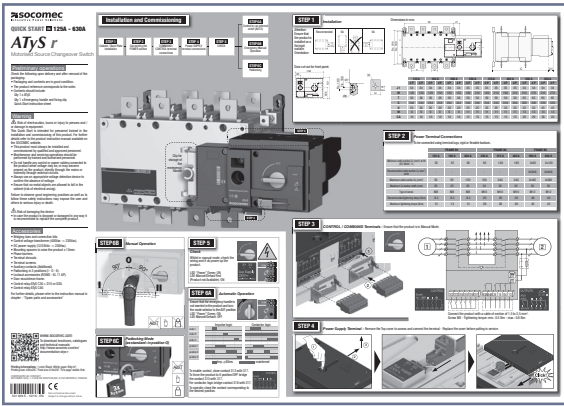

1 color black

11 x 1 page

White paper 90g/m²

Printing size: 420x297mm

Final size: 210x297mm

SOCOMECC logo, barcode, English version are always visible

DO

NOT

PRINT

1

420x297mm

#01 + #02
#03 + #04
#05 + #06
#07 + #08
#09 + #10
#11

2

French #02

210x297mm

English #01