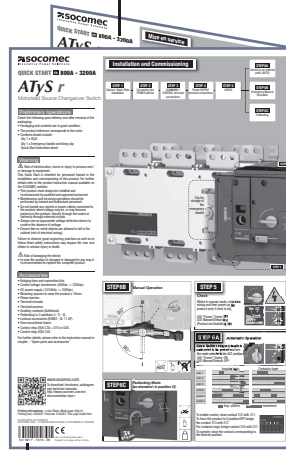

Printing informations
Quick Start ATyS r 800-3200A

Date: 08/11/2016

Reference: **541991f**

Print queue/ Ordre d'impression		HD PDF file to print/ Fichiers PDF HD à imprimer
#01	EN	541991f_atys_r_QS_800_3200A_EN_ok_NB.pdf
#02	FR	541991f_atys_r_QS_800_3200A_FR_ok_NB.pdf
#03	DE	541991f_atys_r_QS_800_3200A_DE_ok_NB.pdf
#04	IT	541991f_atys_r_QS_800_3200A_IT_ok_NB.pdf
#05	ES	541991f_atys_r_QS_800_3200A_ES_ok_NB.pdf
#06	PT	541991f_atys_r_QS_800_3200A_PT_ok_NB.pdf
#07	NL	541991f_atys_r_QS_800_3200A_NL_ok_NB.pdf
#08	TR	541991f_atys_r_QS_800_3200A_TR_ok_NB.pdf
#09	RU	541991f_atys_r_QS_800_3200A_RU_ok_NB.pdf
#10	PL	541991f_atys_r_QS_800_3200A_PL_ok_NB.pdf
#11	ZH	541991f_atys_r_QS_125_630A_ZH_ok_NB.pdf

1 color black

11 x 1 page

White paper 90g/m²

Printing size: 420x297mm

Final size: 210x297mm

SOCOMECC logo, barcode, English version are always visible

DO

1

420x297mm

#01 + #02
#03 + #04
#05 + #06
#07 + #08
#09 + #10
#11

2

French #02

210x297mm

English #01

2

Italian #04