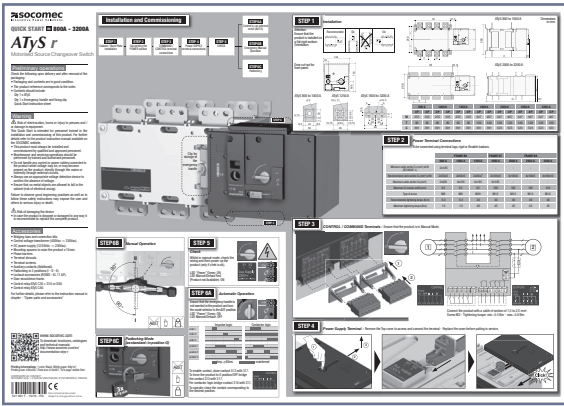

1 color black

11 x 1 page

White paper 90g/m²

Printing size: 420x297mm

Final size: 210x297mm

SOCOMECC logo, barcode, English version are always visible

DO

1

420x297mm

#01 + #02
#03 + #04
#05 + #06
#07 + #08
#09 + #10
#11

2

French #02

210x297mm

English #01

2

Italian #04