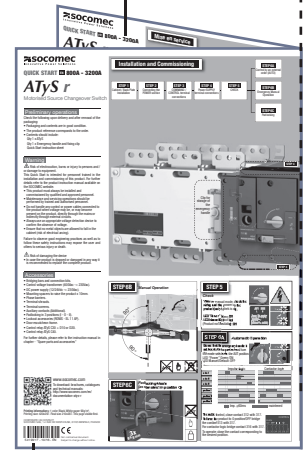

Printing informations
Quick Start ATyS r 800-3200A

Date: 08/11/2016

Reference: **541991f**

Print queue/ Ordre d'impression		HD PDF file to print/ Fichiers PDF HD à imprimer
#01	EN	541991f_atys_r_QS_800_3200A_EN_ok_NB.pdf
#02	FR	541991f_atys_r_QS_800_3200A_FR_ok_NB.pdf
#03	DE	541991f_atys_r_QS_800_3200A_DE_ok_NB.pdf
#04	IT	541991f_atys_r_QS_800_3200A_IT_ok_NB.pdf
#05	ES	541991f_atys_r_QS_800_3200A_ES_ok_NB.pdf
#06	PT	541991f_atys_r_QS_800_3200A_PT_ok_NB.pdf
#07	NL	541991f_atys_r_QS_800_3200A_NL_ok_NB.pdf
#08	TR	541991f_atys_r_QS_800_3200A_TR_ok_NB.pdf
#09	RU	541991f_atys_r_QS_800_3200A_RU_ok_NB.pdf
#10	PL	541991f_atys_r_QS_800_3200A_PL_ok_NB.pdf
#11	ZH	541991f_atys_r_QS_125_630A_ZH_ok_NB.pdf

1 color black

11 x 1 page

White paper 90g/m²

Printing size: 420x297mm

Final size: 210x297mm

SOCOMECC logo, barcode, English version are always visible

DO

1

420x297mm

#01 + #02
#03 + #04
#05 + #06
#07 + #08
#09 + #10
#11

2

French #02

210x297mm

English #01

2

Italian #04

210x297mm

German #03

3

EN FR
DE IT
ES PT
NL TR
PL RU
ZH

English Quickstart
above the other
languages

Pochette ZIP